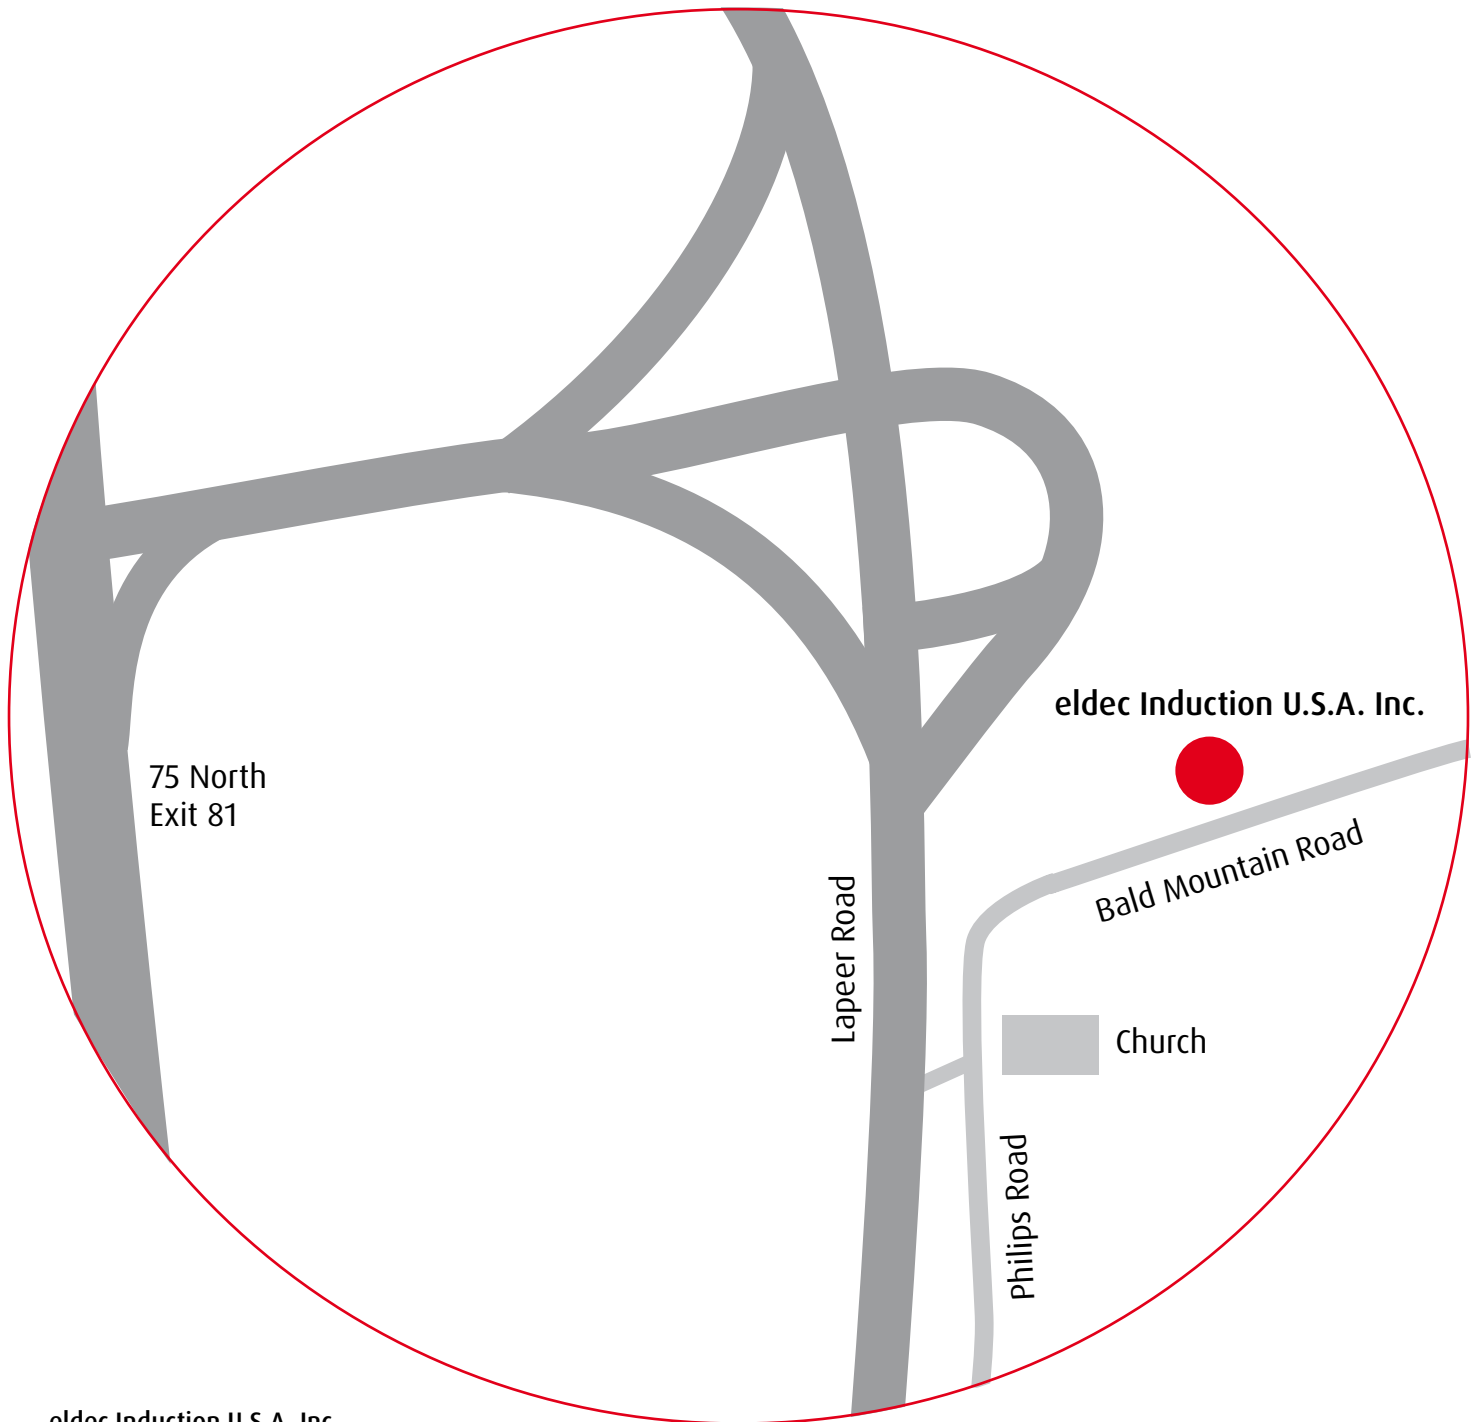

eldec

Glowing Innovations.

Harmon Road

Flint

The Palace of Auburn Hills

Lapeer Road

I-75 North
Exit 81

eldec Induction
U.S.A. Inc.

Bald Mountain Road

Lapeer Road

Philips Rd

Auburn Hills

Detroit

eldec Induction U.S.A. Inc.
3355 Bald Mountain Road • Unit 30
Auburn Hills • MI 48326
USA
Phone +1 - 248 - 364 - 47 50
info@eldec-usa.com
www.eldec-usa.com

How to get there:
Drive I-75 north to exit 81,
stay to right which puts you on Lapeer Road south,
take first turn-around which puts you on Lapeer-Road north,
turn right on first street and immediatly left onto Bald Mountain Road,
take second drive on left,
once in parking lot go right in front of building to Unit 30.