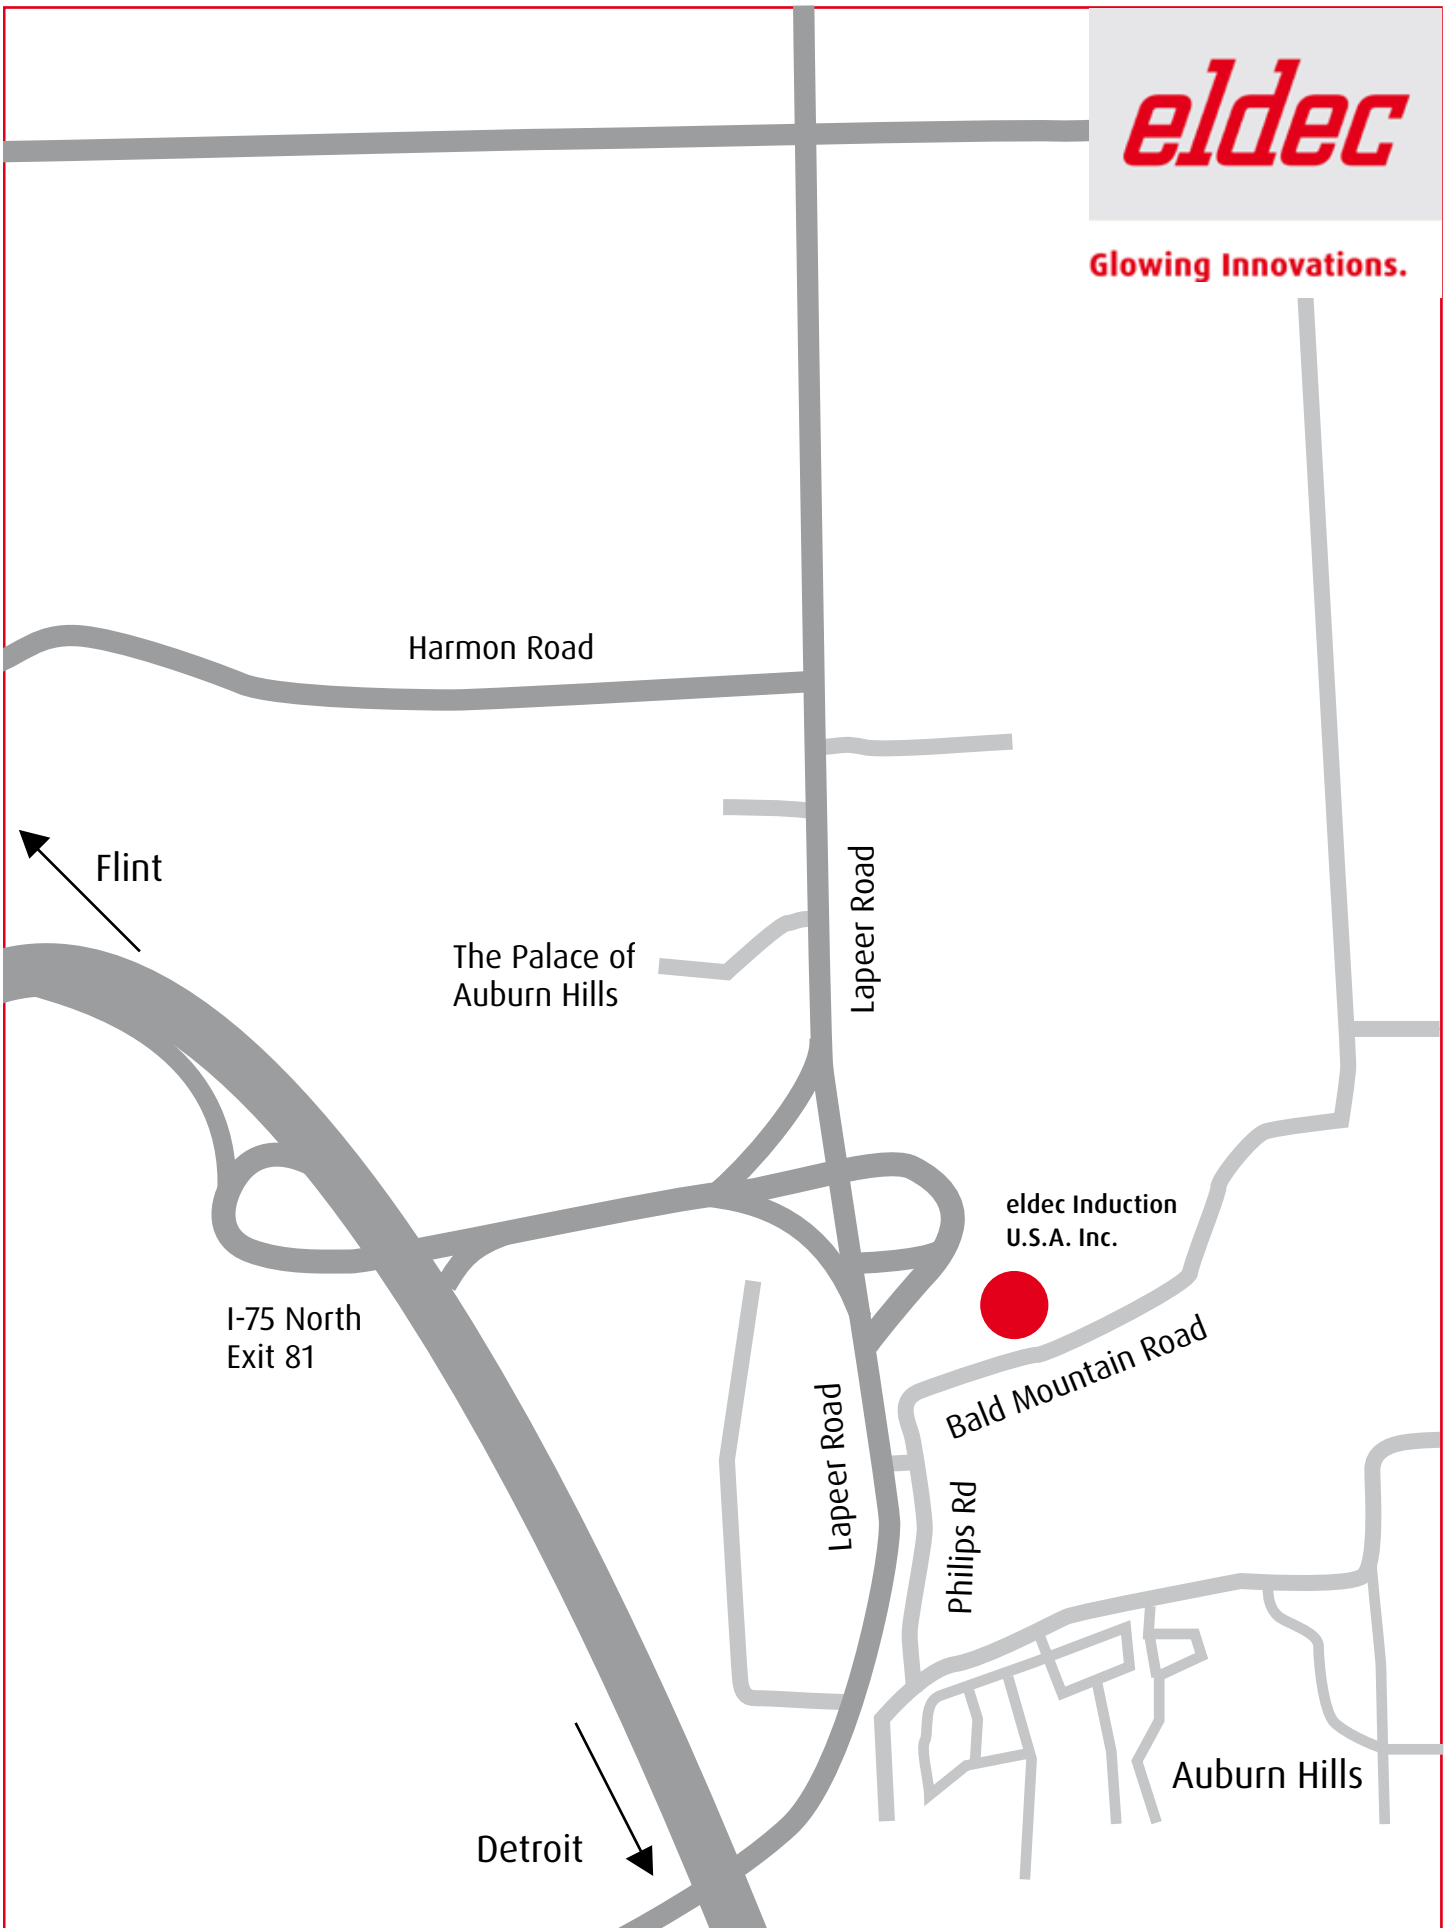

eldec

Glowing Innovations.

Harmon Road

Flint

The Palace of Auburn Hills

Lapeer Road

I-75 North
Exit 81

eldec Induction
U.S.A. Inc.

Bald Mountain Road

Lapeer Road

Philips Rd

Auburn Hills

Detroit

eldec Induction U.S.A. Inc.
3355 Bald Mountain Road • Unit 30
Auburn Hills • MI 48326
USA
Phone +1 - 248 - 364 - 47 50
info@eldec-usa.com
www.eldec-usa.com

How to get there:
Drive I-75 north to exit 81,
stay to right which puts you on Lapeer Road south,
take first turn-around which puts you on Lapeer-Road north,
turn right on first street and immediatly left onto Bald Mountain Road,
take second drive on left,
once in parking lot go right in front of building to Unit 30.